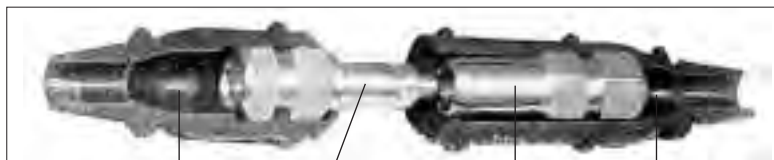

500A WELDING CABLE CONNECTORS

We keep a variety of welding cable connectors. Please ask for detailed information.

Complete male and female standard unit Cat No. A2013

Typical arrangement

Neoprene holder male

Male contact

Female contact

Neoprene holder female