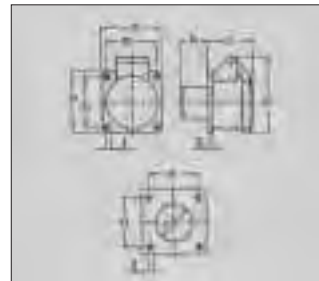

Note: All A numbers represent ex stock items. All other numbers are available on request. Other models like watertight IP67 and 50V plugs and sockets are available on request.