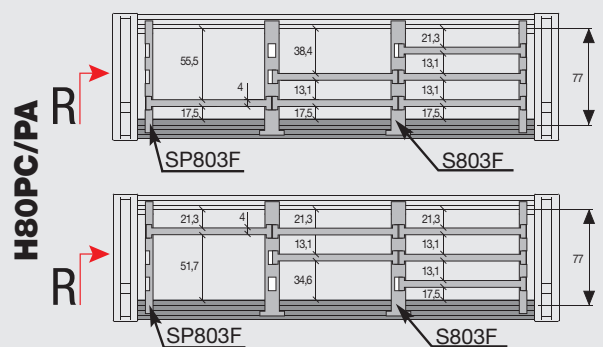

## 325LI/LE/PI

Side separator. Halfway separator. Halfway mobile separator. Horizontal separator. Up to 2 horizontal separations.

Horizontal Separator Part Number	X mm
SO11031	31
SO11052	52
SO11068	68

Side separator. Halfway mobile separator. Halfway separator. Horizontal separator. Up to 4 horizontal separations.  
Separation system with 2 slots or 3 slots.

Side separator. Halfway mobile separator. Halfway separator. Horizontal separator. Up to 4 horizontal separations.

Side separator. Halfway separator. Horizontal separator.  
In chains type H80 and H100, versions PC and PA, dimensions of inner compartments change according to the position of horizontal separators, due to the inner cover.