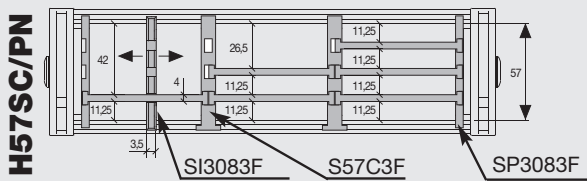

## 325LI/LE/PI

Side separator. Halfway separator. Halfway mobile separator. Horizontal separator. Up to 2 horizontal separations.

Horizontal Separator Part Number	X mm
SO11031	31
SO11052	52
SO11068	68

Side separator. Halfway mobile separator. Halfway separator. Horizontal separator. Up to 4 horizontal separations.  
Separation system with 2 slots or 3 slots.

Side separator. Halfway mobile separator. Halfway separator. Horizontal separator. Up to 4 horizontal separations.

Side separator. Halfway separator. Horizontal separator.  
In chains type H80 and H100, versions PC and PA, dimensions of inner compartments change according to the position of horizontal separators, due to the inner cover.