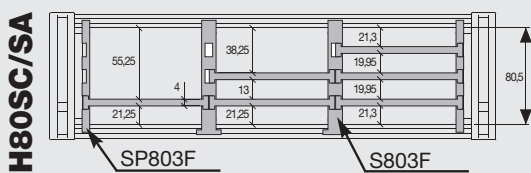

## 325LI/LE/PI

Side separator. Halfway separator. Halfway mobile separator. Horizontal separator. Up to 2 horizontal separations.

Horizontal Separator Part Number	X mm
SO11031	31
SO11052	52
SO11068	68

Side separator. Halfway mobile separator. Halfway separator. Horizontal separator. Up to 4 horizontal separations.  
Separation system with 2 slots or 3 slots.

Side separator. Halfway mobile separator. Halfway separator. Horizontal separator. Up to 4 horizontal separations.

Side separator. Halfway separator. Horizontal separator.  
In chains type H80 and H100, versions PC and PA, dimensions of inner compartments change according to the position of horizontal separators, due to the inner cover.