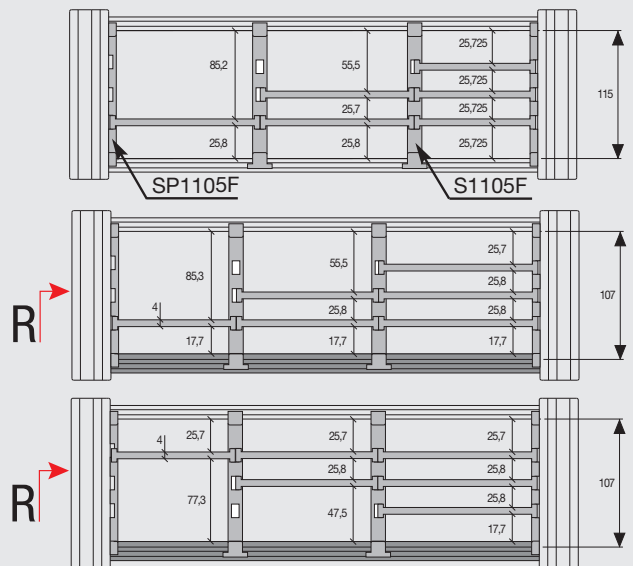

Side Separator. Halfway Separator. Horizontal Separator.
S1105F designed to having a side of 5 slots and other side of 3 slots for many separations.