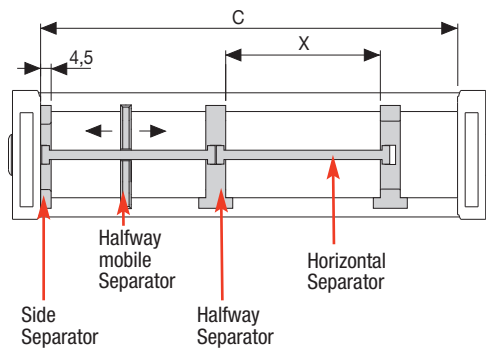

# Separation System

The Separation System, proposed by Brevetti Stendalto, guarantees the perfect disposal of cables inside the chain and allows an easy opening of the frame also when the chain is already harnessed. A wide range of horizontal separators is available in order to obtain many different arrangements.