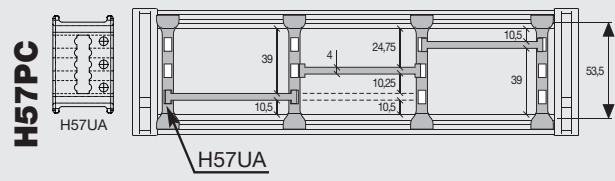

## 325LI/LE/PI

Side separator. Halfway separator. Halfway mobile separator. Horizontal separator. Up to 2 horizontal separations.

Horizontal Separator Part Number	X mm
SO11031	31
SO11052	52
SO11068	68

Side separator. Halfway mobile separator. Halfway separator. Horizontal separator. Up to 4 horizontal separations.  
Separation system with 2 slots or 3 slots.

Side separator. Halfway mobile separator. Halfway separator. Horizontal separator. Up to 4 horizontal separations.

Side separator. Halfway separator. Horizontal separator.  
In chains type H80 and H100, versions PC and PA, dimensions of inner compartments change according to the position of horizontal separators, due to the inner cover.