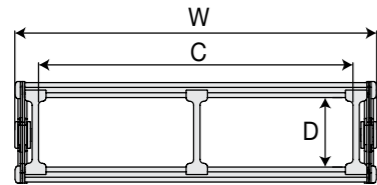

TYPE	W		C		D mm	Pitch mm	Radius	
	from mm	to mm	from mm	to mm			from mm	to mm
20LT-LB-LC	111	336	79	304	32	75	75	305
30LT-LB-LC	140	540	106	506	52	95	150	535
35LT-LB-LC	148	548	104	504	65	125	200	600
40LT-LB-LC	208	558	150	500	112,5	180	250	850