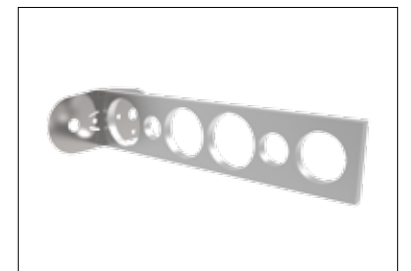

DYNAMIC CABLE PROTECTION

The “L” series is available in four versions and offering several configurations: open with steel rods, fully enclosed with aluminium covers, aluminium drawplates and customised crosspieces. Thanks to many types of spacers and separators, Brevetti Stendalto offers endless possibilities to customise the interior layout.

VERSION WITH STEEL RODS

VERSION WITH ALUMINIUM COVERS

VERSION WITH ALUMINIUM DRAWPLATES

VERSION WITH CUSTOMISED CROSSPIECES

EXPLODED VIEW OF THE COMPONENTS

QR-Code frames with your camera and watch the video