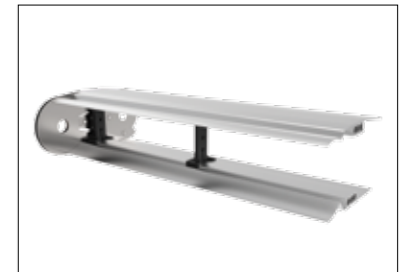

VERSION WITH ALUMINIUM COVERS