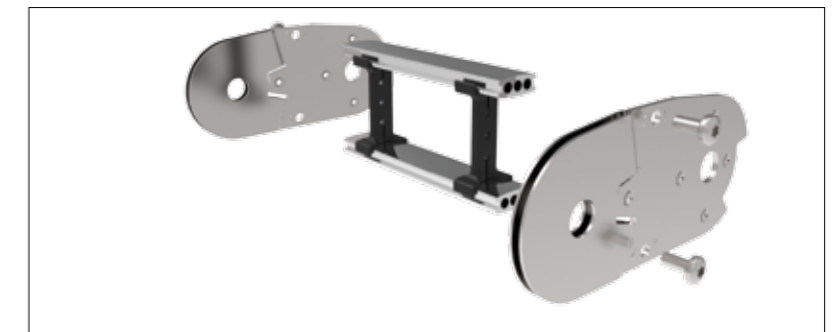

DYNAMIC CABLE PROTECTION

The “L” series is available in four versions and offering several configurations: open with steel rods, fully enclosed with aluminium covers, aluminium drawplates and customised crosspieces. Thanks to many types of spacers and separators, Brevetti Stendalto offers endless possibilities to customise the interior layout.

VERSION WITH STEEL RODS

VERSION WITH ALUMINIUM COVERS

VERSION WITH ALUMINIUM DRAWPLATES

VERSION WITH CUSTOMISED CROSSPIECES

EXPLODED VIEW OF THE COMPONENTS

QR-Code frames with your camera and watch the video