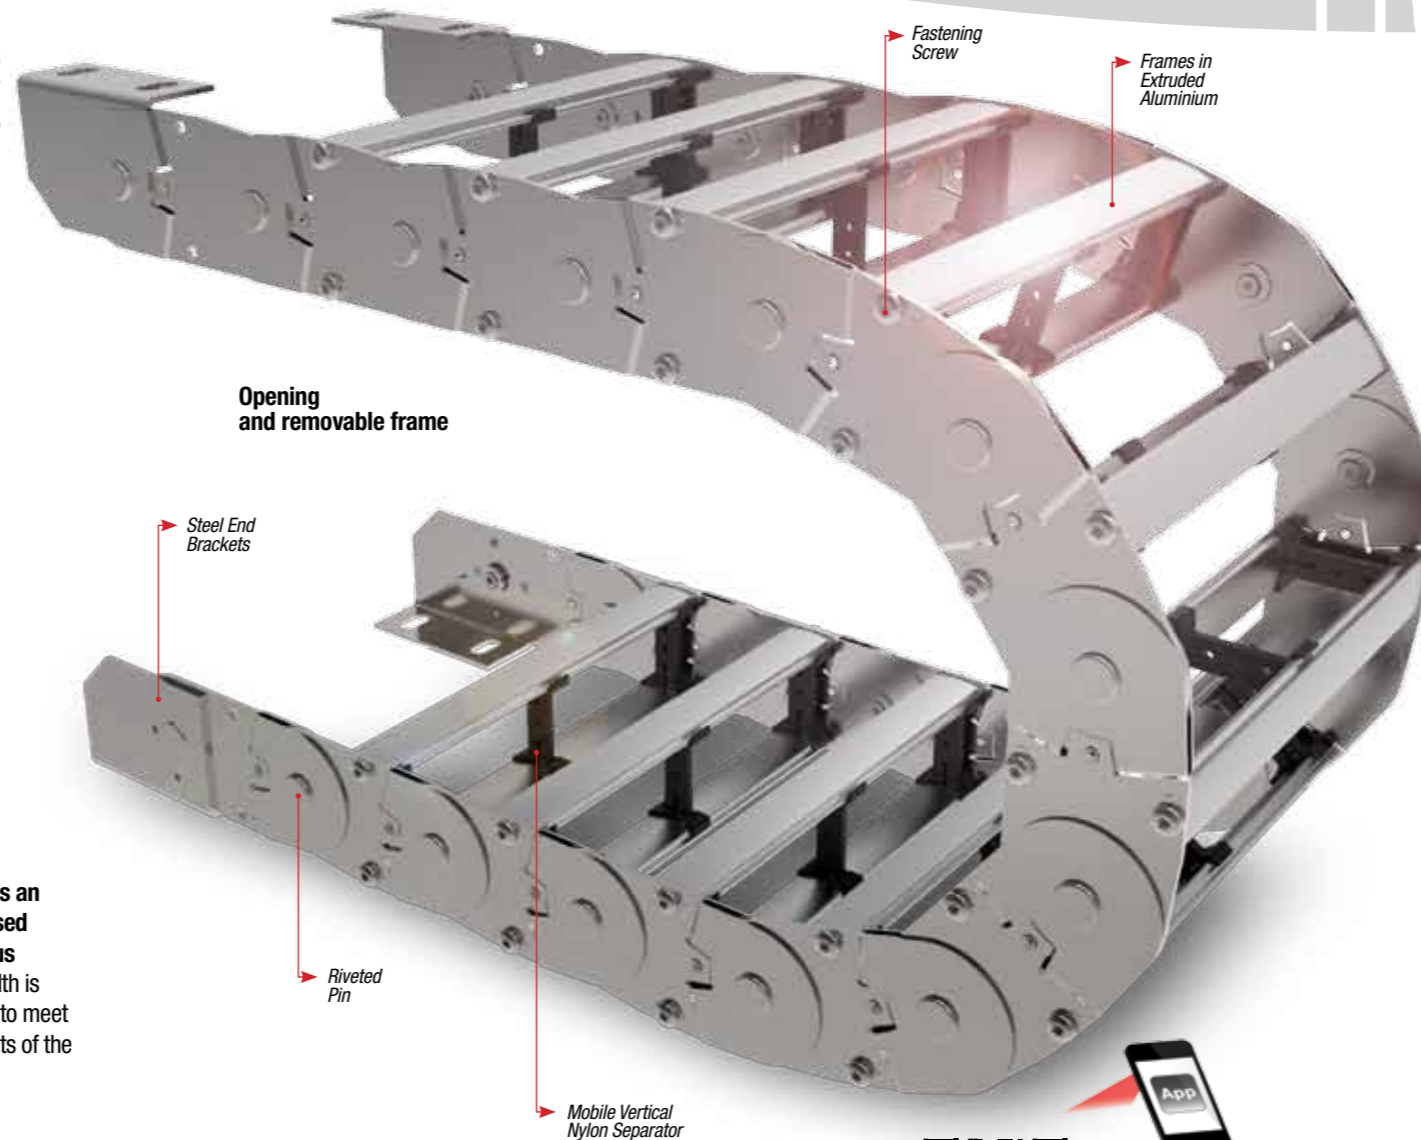

WWW.BREVETTISTENDALTO.COM

STEEL
Light

SIMPLE BUT ALWAYS STRONG

Brevetti Stendalto is proud to announce the development of the “L” series steel chains. Fully designed by the internal R&D team, **these chains are particularly robust, and different from previous versions due to a considerable decrease in weight and components.** These changes have been introduced without prejudice to the self-supporting capacity and the long-term reliability of the chains. They can be fitted with **special skids which allow smooth and precise sliding, making them an optimal solution for long-stroke applications.** The “L” series chains meet the most demanding requirements in terms of internal capacity, load strength, and ability to perform under the most challenging environmental conditions.

TYPE	W		C		D mm	Pitch mm	Radius	
	from mm	to mm	from mm	to mm			from mm	to mm
20LT-LB-LC	111	336	79	304	32	75	75	305
30LT-LB-LC	140	540	106	506	52	95	150	535
35LT-LB-LC	148	548	104	504	65	125	200	600
40LT-LB-LC	208	558	150	500	112,5	180	250	850

The “L” series is available as an open chain, or totally enclosed for applications in hazardous environments. The chain width is fully customisable to meet the requirements of the customer.

SELF-SUPPORTING

DYNAMIC CABLE PROTECTION

The “L” series is available in four versions and offering several configurations: open with steel rods, fully enclosed with aluminium covers, aluminium drawplates and customised crosspieces. Thanks to many types of spacers and separators, Brevetti Stendalto offers endless possibilities to customise the interior layout.